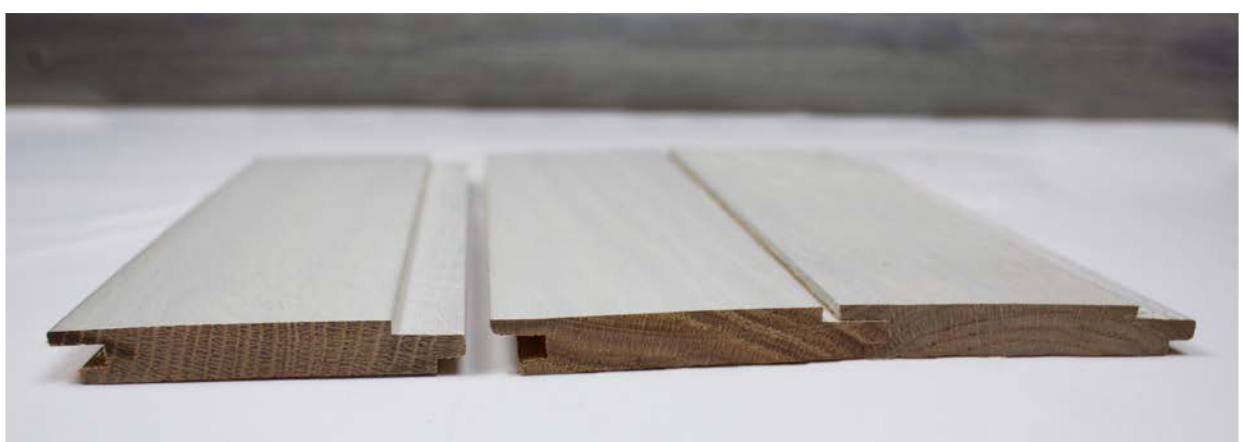

Moonscape - Light
\$13.45/SF

Mission Oak - Dark Oil
\$11.65/SF

Dirty Face - Black Oil
\$11.65/SF

Dirty Face - Black Oil
\$11.65/SF

Lost Coast Sea Storm
\$10.75/SF

Lost Coast Fog
\$10.75/SF

Prices are for quantities from 500 to 9,999 square feet (Contractor Pricing)

How Shiplap 2.0 Delivers: Traditional shiplap must be face nailed. The 1/8" reveal on Shiplap 2.0 is created from a tongue and groove profile allowing for the shiplap look without nailing into the face of the wood. Installation is faster, easier and cleaner as there's no face nailing to mar the finish or patch after installation.