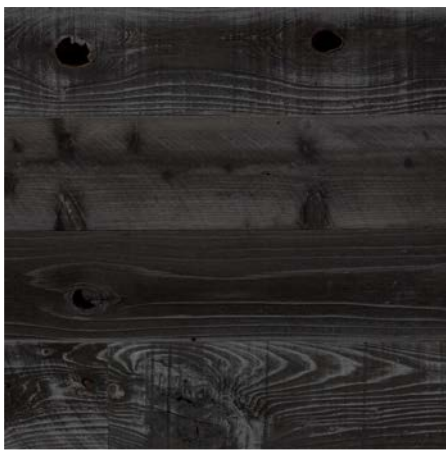

Faux Sugi Ban

The look of shou sugi ban **charred wood** but with no mess or loss of patina, all at a low price.

Lost Coast Weathered –
Faux Sugi Ban Charcoal
\$10.75/SF

Doug Fir -
Faux Sugi Ban Charcoal
\$12.55/SF