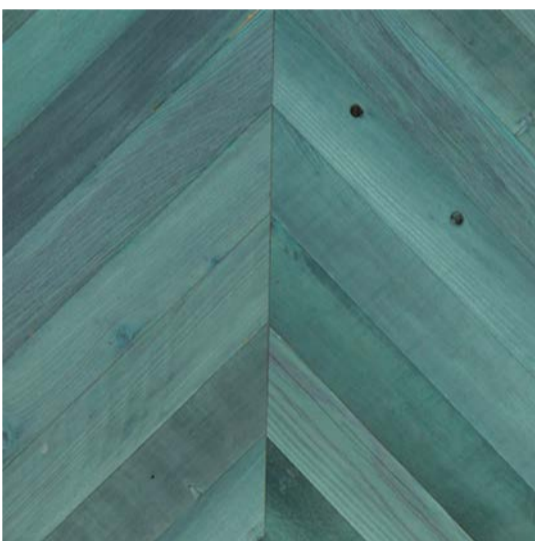

# Chevron & Herringbone

First you Zig, then you Zag

## Lost Coast Redwood Weathered Chevron Paneling

Weathered  
\$8.05/SF

Fog  
\$10.75/SF

Copper Patina  
\$10.75/SF

Faux Sugi Ban Charcoal  
\$10.75/SF

## MC Walnut Engineered Herringbone Flooring & Paneling

Oil / Poly  
\$10.75/SF

Oyster Wash  
\$13.45/SF

Prices are for quantities from 500 to 9,999 square feet (Contractor Pricing)

It's a hectic world. **Repeating patterns** translate **calm** and organized. Classic chevron and Herringbone patterns add a **smart** and sophisticated touch to flooring and paneling conveying an old world, artisanal vibe while providing **subtle** visual interest to a space